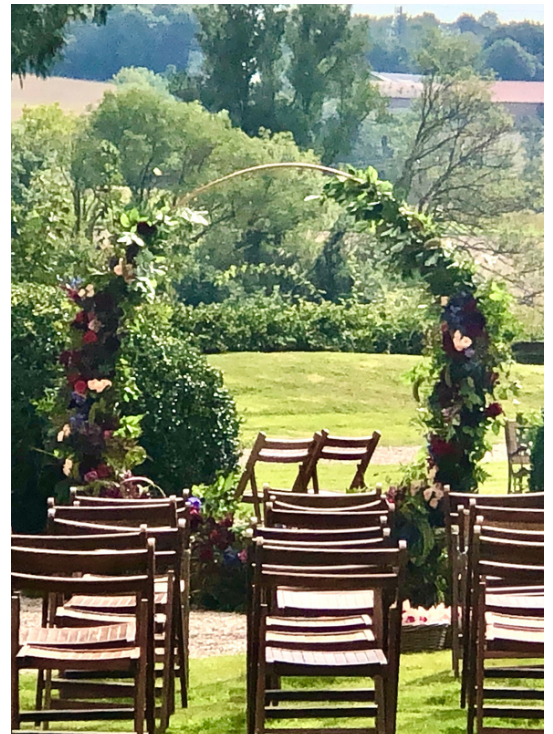

50€

CHÂTEAU DE VAUCHELLES

FIND YOUR PERFECT MATCH!

CEREMONY ARCH RECTANGULAR

50€

Ideal for a curtain or a small flower arrangement.

CHÂTEAU DE VAUCHELLES

FIND YOUR PERFECT MATCH!

HEXAGONAL ARCH

For its originality!

50€

CHÂTEAU DE VAUCHELLES

FIND YOUR PERFECT MATCH!

ROUND CEREMONY ARCH

Blends in perfectly with the boxwoods located in the French Garden.

50€