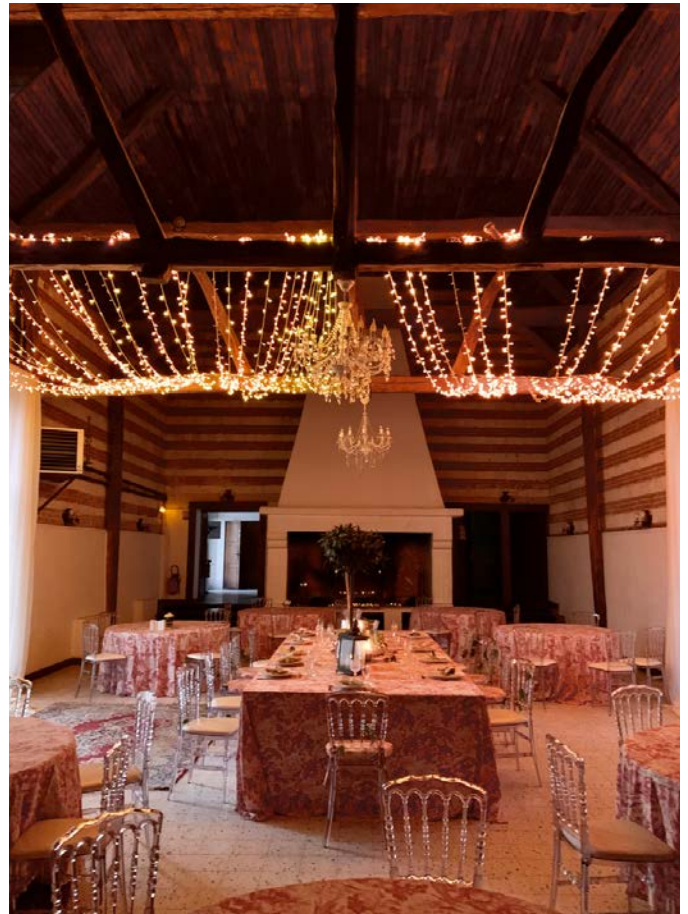

CHÂTEAU DE VAUCHELLES

FIND YOUR PERFECT MATCH!

TOILE DE JOUY TABLECLOTHS

Timeless and very elegant, tablecloths made of toile de jouy are a great addition to any reception room!

20€ EACH