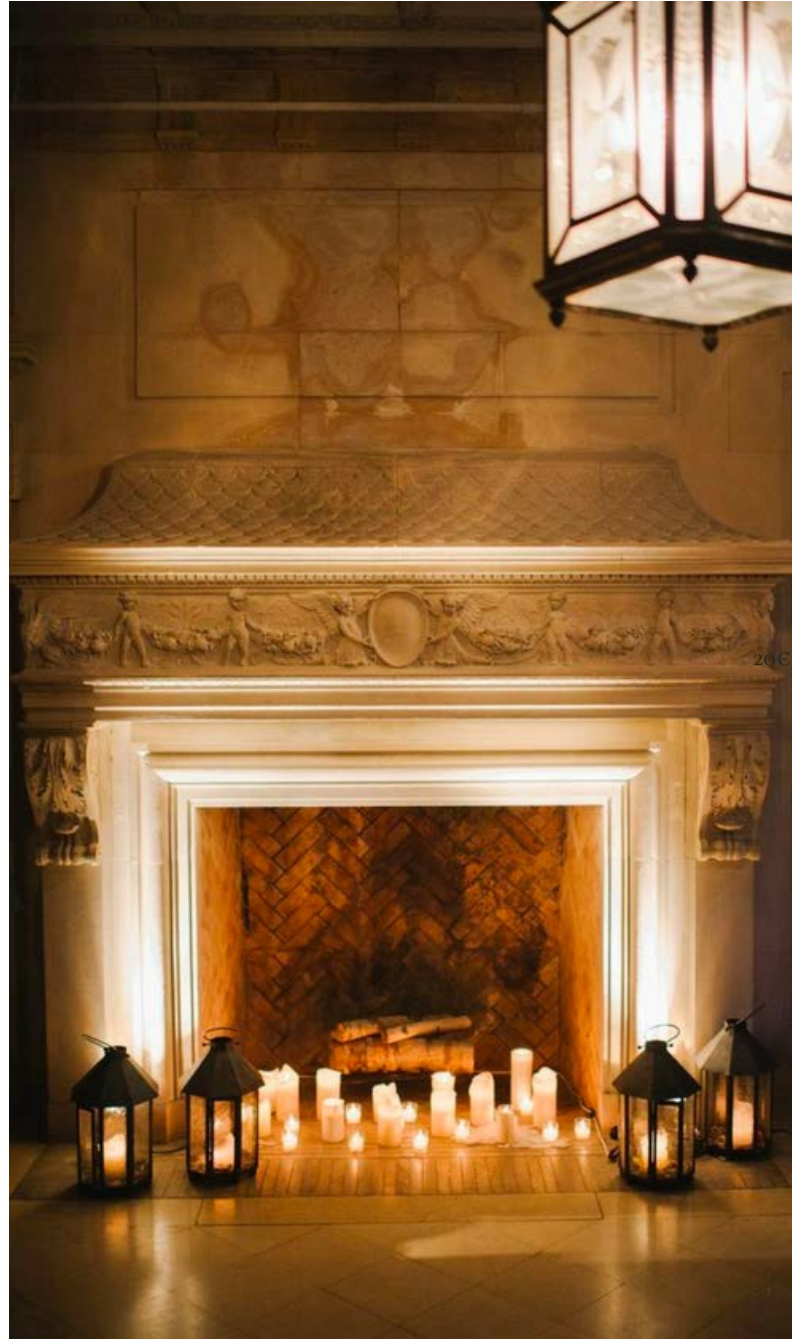

CHÂTEAU DE VAUCHELLES

FIND YOUR PERFECT MATCH!

SET OF LIGHTING ACCESSORIES FOR TABLES, GARDENS AND FIREPLACES

LED bottles, LED candles, candle holders...

150€