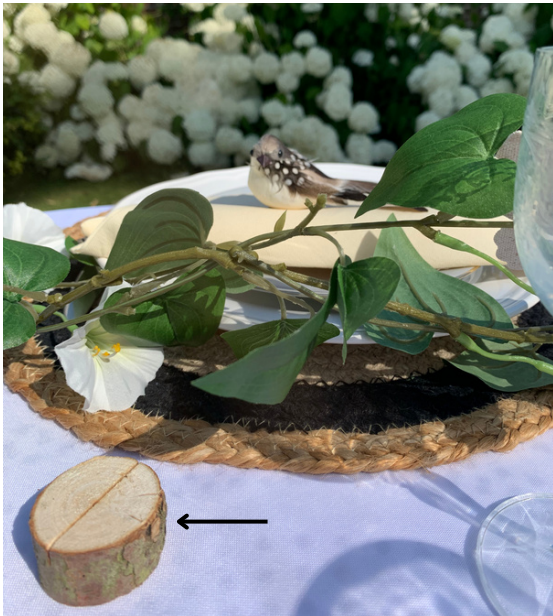

For a country spirit

8€ PER UNIT OF APPROX. 2M20

CHÂTEAU DE VAUCHELLES

FIND YOUR PERFECT MATCH!

TABLE SET MADE OF WICKER, WOVEN RUSH AND GLASS BEADS
 BEIGE - BLACK - BEIGE AND BLACK - BEIGE AND WHITE - GOLDEN

2€ EACH

CHÂTEAU DE VAUCHELLES

FIND YOUR PERFECT MATCH!

TABLE ACCESSORIES: BIRDS, BUTTERFLIES...

Nature invites itself to the table!

20€ THE LOT

CHÂTEAU DE VAUCHELLES

FIND YOUR PERFECT MATCH!